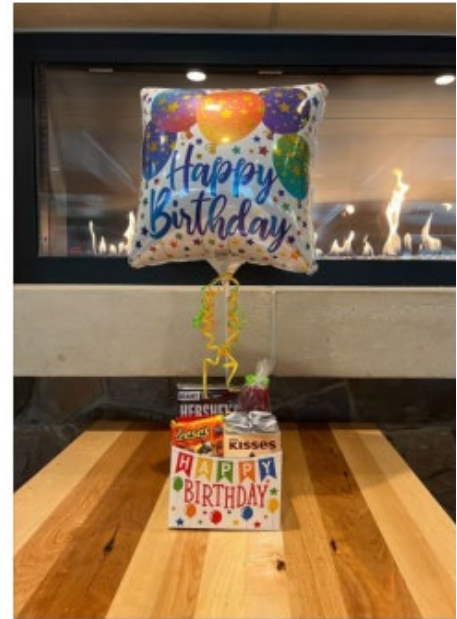

Room Service Amenity Cheat Sheet

After Hours, Same Day Amenities:

Birthday Treat Box ----- $50

Celebrate a birthday with this sweet basket complete with all the best Hershey candies and a Happy Birthday balloon.

Contains:

One Mylar Birthday Balloon Hershey's Milk Chocolate Giant Candy Bar, Twizzlers Twists Strawberry Flavored King Size Candy, Kit Kat® Milk Chocolate King Size Candy Bar, Reese's Milk Chocolate King Size Peanut Butter Cups, Hershey's Kisses Milk Chocolate Giant Candy, Jolly Rancher Candy