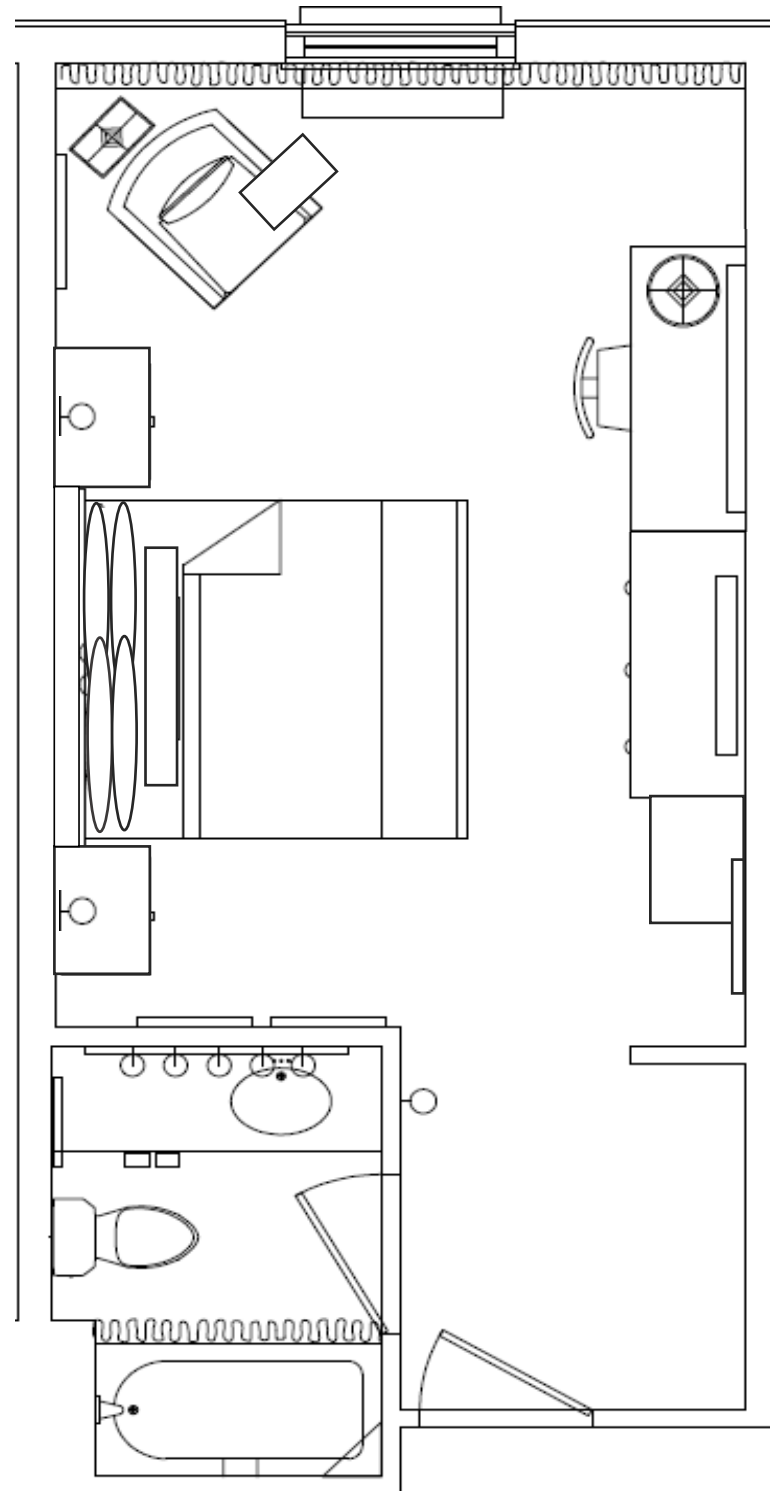

---

DELUXE KING FLOOR PLAN

---

305 square feet

Chocolate-themed décor

---

## SINGLE KING FLOOR PLAN

---

305 square feet

Chocolate-themed décor